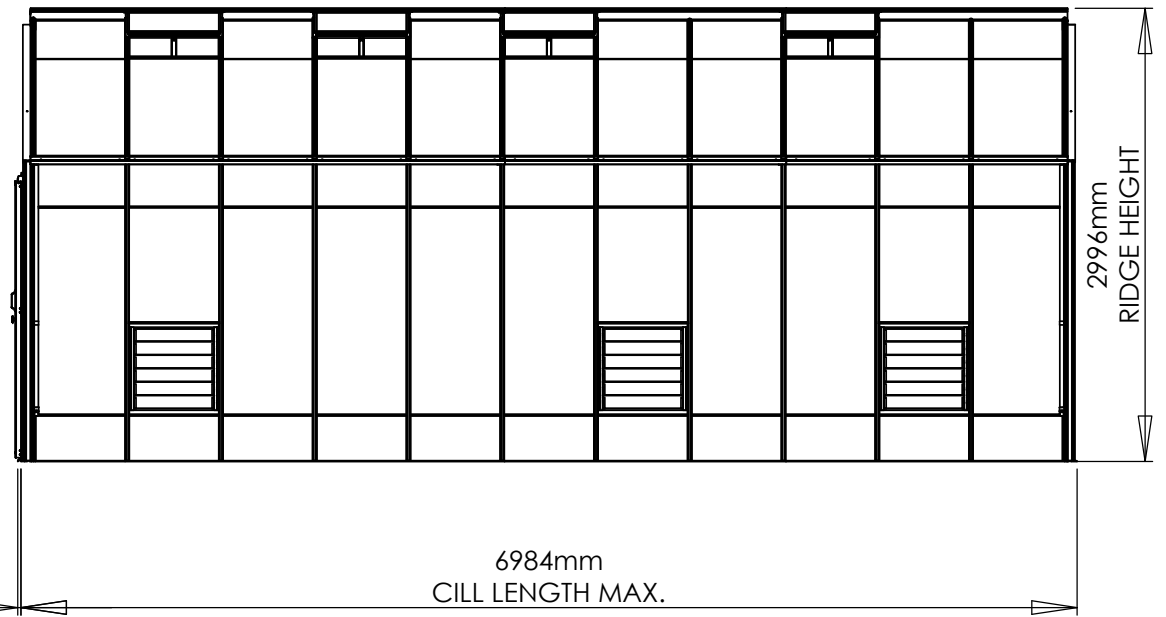

22mm
FOR
DOOR
THRESHOLD

0 1000mm
SCALE: 1:50

12 X 22 REACH REGAL